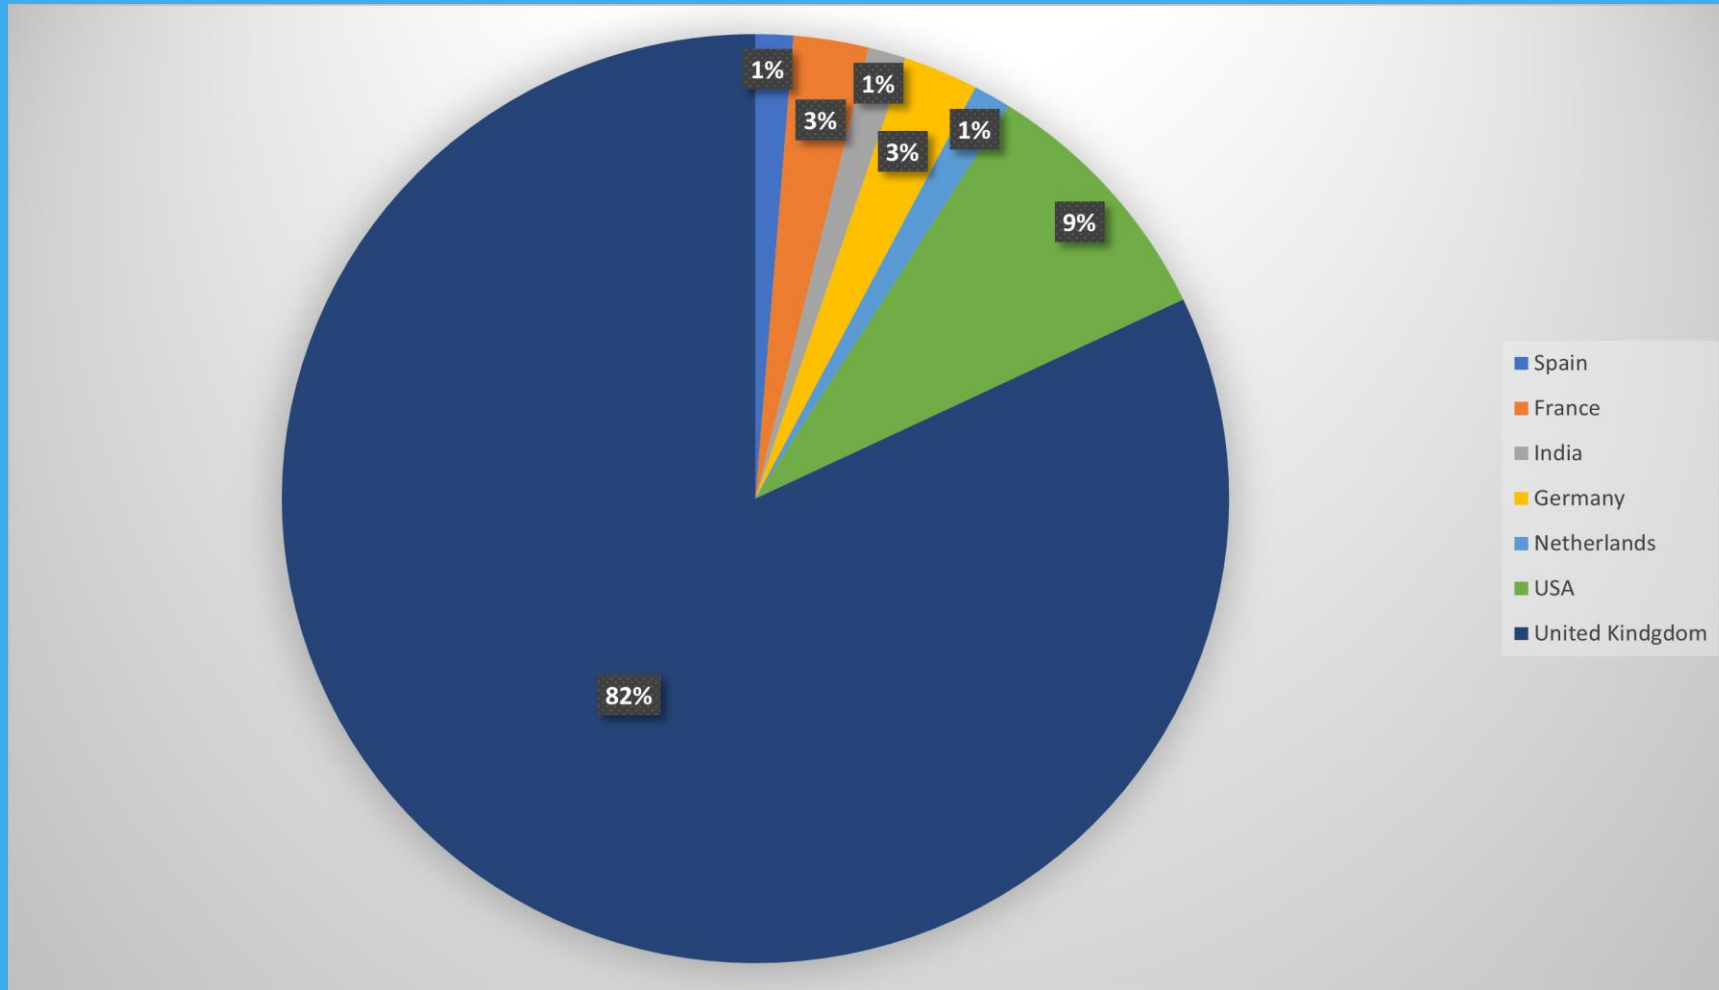

Evening Get Together

Agenda

- On the digital signage
 - In the main room today
 - Side room Wednesday
- Quantum room open all day to visit

Attendee Facts

Attendee Facts

- Furthest Distance: 4200 Miles
- Attendees: 80
- Organisations: 31