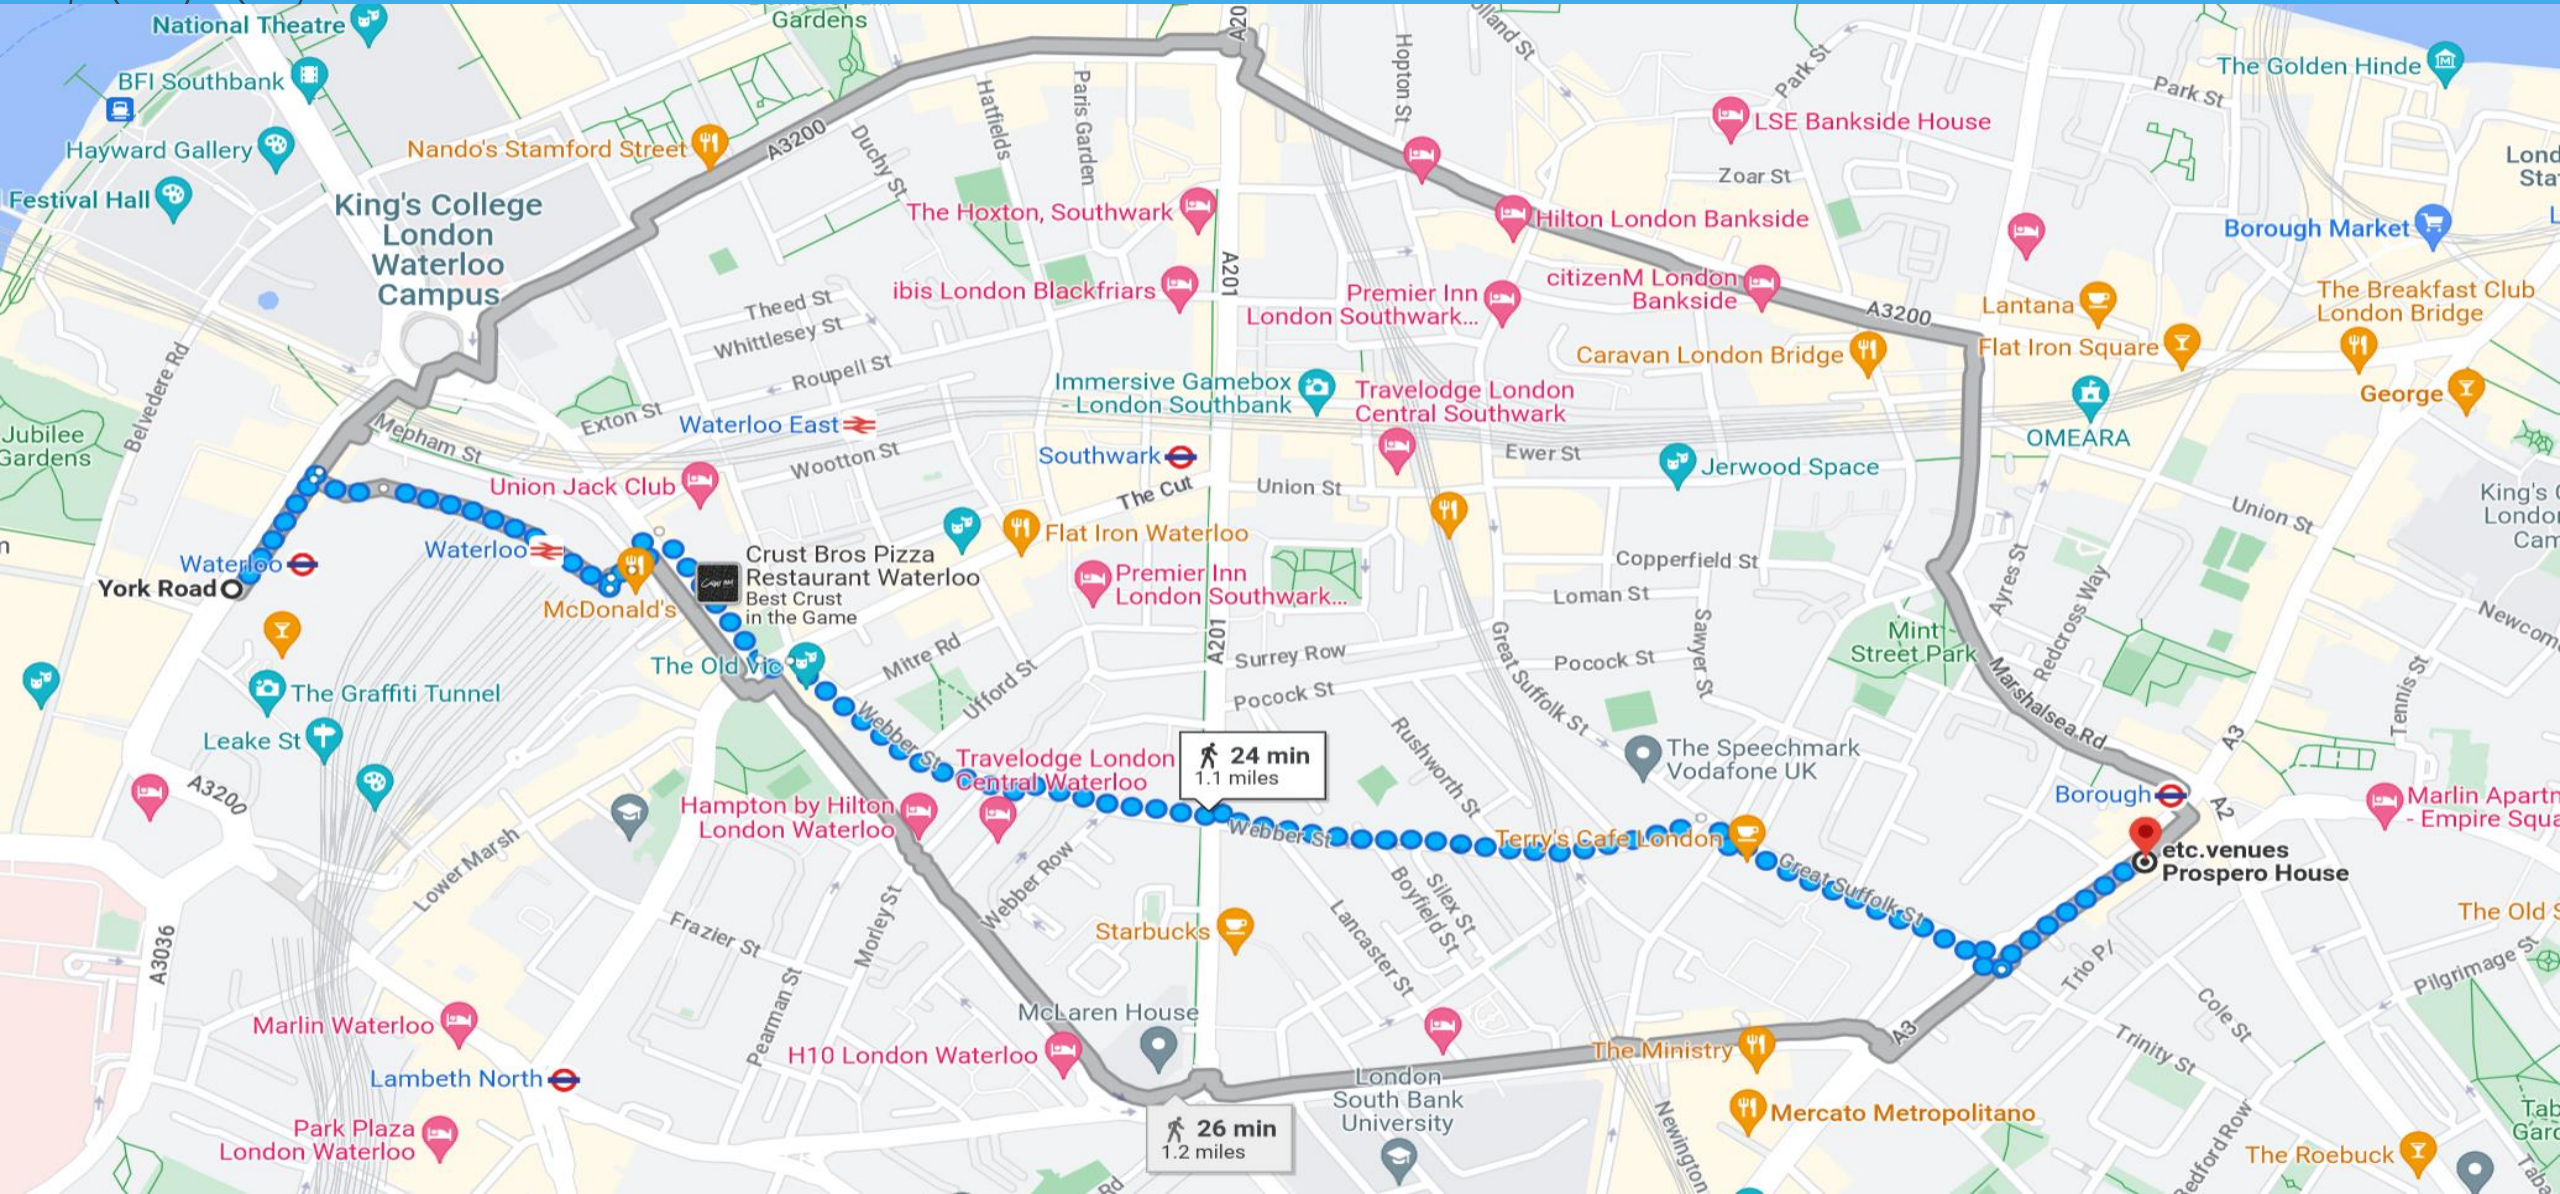

Events

December 2022 – Manchester, UK @ CIUK

May 2023 – Germany @ ISC

June 2023 – London, UK

November 2023 – Denver, USA @ SC23

December 2023 – Manchester, UK @ CIUK

Evening Get Together

- Join us for drinks and nibbles @ Etc Venues, Prospero House
- Venue open from 19:00 till 21:00
- Food service from 19:30
- Bring your lanyard and name badge!
- Nearest Tube Station - Borough

Evening Get Together

- Waterloo -> Elephant & Castle (Bakerloo) -> Borough (Northern Line)
- Waterloo -> London Bridge (Jubilee) -> Borough (Northern Line)
- Waterloo -> Southwark (Jubilee) and then walk rest of the way
- It may be quicker to walk !

Evening Get Together

Agenda

- On the digital signage
 - In the main room today
 - Side room Wednesday
- Quantum room open all day to visit

Attendee Facts

Attendee Facts

- Furthest Distance: 4200 Miles
- Attendees: 80
- Organisations: 31